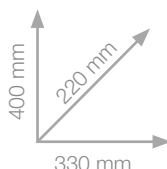

ROTULADOR ABT PRO BASE ALCOHOL

EXPOSITOR
216 ROTULADORES

DIBUJO

ROTULADOR ABT PRO BASE ALCOHOL

Tombow
From Japan to the whole world.

Tombow ABT PRO
ALCOHOL-BASED MARKERS

- Alcohol-based marker with two tips
- Uniquely flexible and easily controllable nylon brush tip for variable line widths; wide chisel tip for even application of color
- Fits comfortably in the hand due to its slim shape
- Alcohol-based ink: repeated color application can create depth and shadows, and colors can be mixed and intensified

Illustration Design
Manga Architecture

Tombow Pen & Pencil GmbH
Waldacker Str. 10
04340 Mörfelden-Waldborf, Germany

LPX	REF.	EAN	DESCRIPCIÓN	Ud. VENTA	PVP (- IVA)	PVP (+ IVA)
802.68	ABTP-36C-DIS	4 003198 150300	ABT PRO DUAL BRUSH - Expositor vacío para 216 rotuladores doble punta pincel base alcohol. Dimensiones del expositor (alto / ancho / prof.): 400 mm x 330 mm x 220 mm.	1 exp.	-	-
20898	ABTP-36C-CONT	4 003198 150294	ABT PRO DUAL BRUSH - Contenido para expositor 216 rotuladores doble punta pincel base alcohol (6 x 33 colores, + 12 ABTP-N15 + 6 ABTP-N00).	Caja 216 u.	874,71 €	1.058,40 €