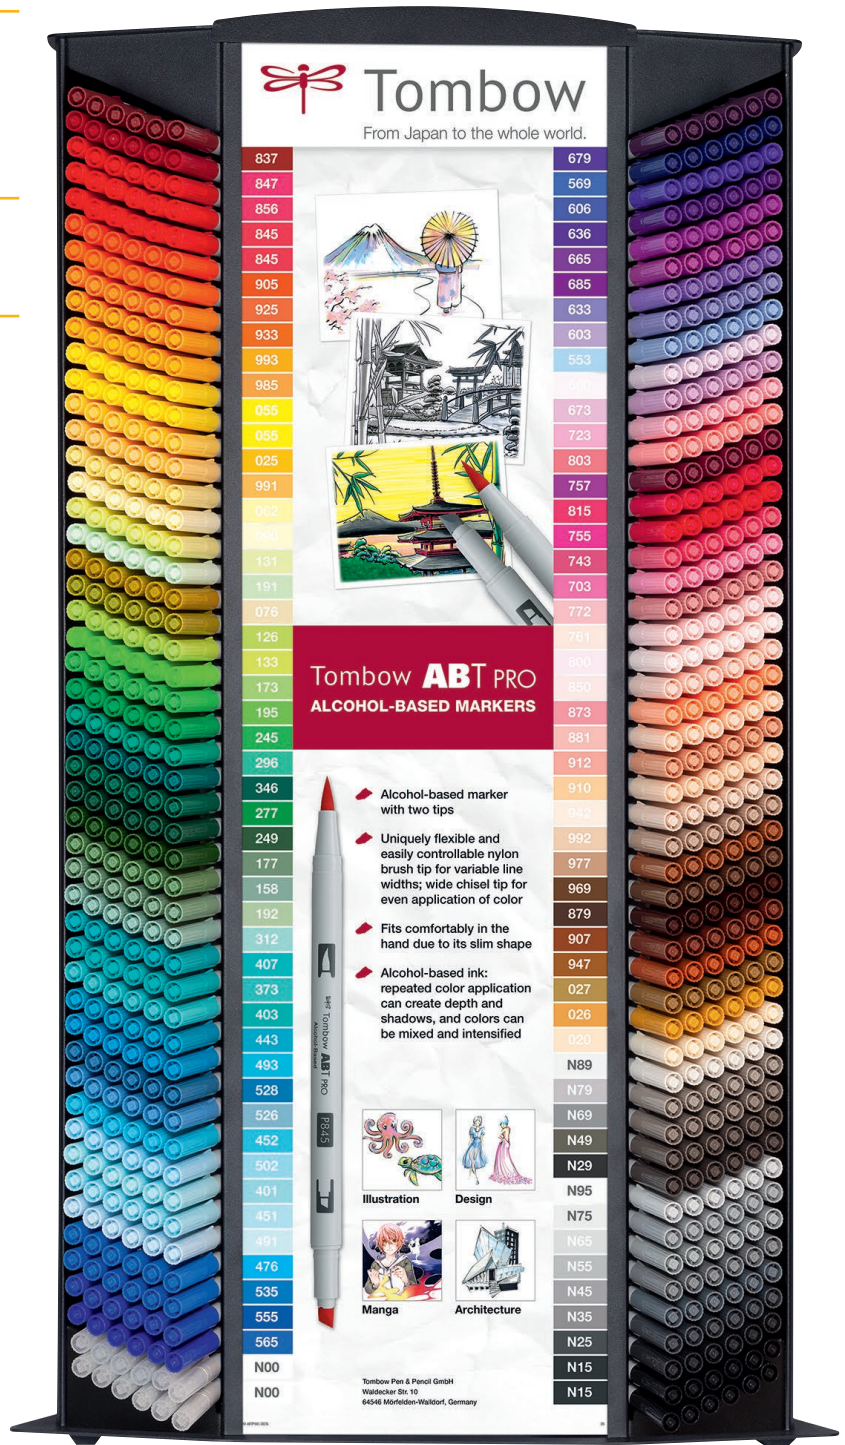

Tombow
From Japan to the whole world.

Tombow ABT PRO
ALCOHOL-BASED MARKERS

- Alcohol-based marker with two tips
- Uniquely flexible and easily controllable nylon brush tip for variable line widths; wide chisel tip for even application of color
- Fits comfortably in the hand due to its slim shape
- Alcohol-based ink: repeated color application can create depth and shadows, and colors can be mixed and intensified

ROTULADOR ABT PRO BASE ALCOHOL

EXPOSITOR
600 ROTULADORES

DIBUJO

ROTULADOR ABT PRO BASE ALCOHOL

| LPX | REF. | EAN | DESCRIPCIÓN | Ud. VENTA | PVP (- IVA) | PVP (+ IVA) |
|--------|-----------------|-----------------|--|-------------|-------------|-------------|
| 802.69 | ABTP-96C-DIS | 4 003198 150324 | ABT PRO DUAL BRUSH - Expositor vacío para 600 rotuladores doble punta pincel base alcohol. Dimensiones del expositor (alto / ancho / prof.): 795 mm x 405 mm x 160 mm. | 1 exp. | - | - |
| 20899 | ABTP-96C-CONT | 4 003198 150317 | ABT PRO DUAL BRUSH - Contenido para expositor 600 rotuladores doble punta pincel base alcohol (6 c/u x 92 colores + 12 x ABTP-N00, ABTP-055, ABTP-845, ABTP-N15) | Caja 600 u. | 2.429,75 € | 2.940,00 € |
| 20944 | ABTP-96C-HALF-S | 4 003198 150515 | ABT PRO DUAL BRUSH - Expositor medio lleno con 300 rotuladores doble punta pincel base alcohol (3 c/u x 92 colores + 6 x ABTP-N00, ABTP-055, ABTP-845, ABTP-N15). Dimensiones del expositor (alto / ancho / prof.): 795 mm x 405 mm x 160 mm. | 1 exp. | 1.214,88 € | 1.470,00 € |