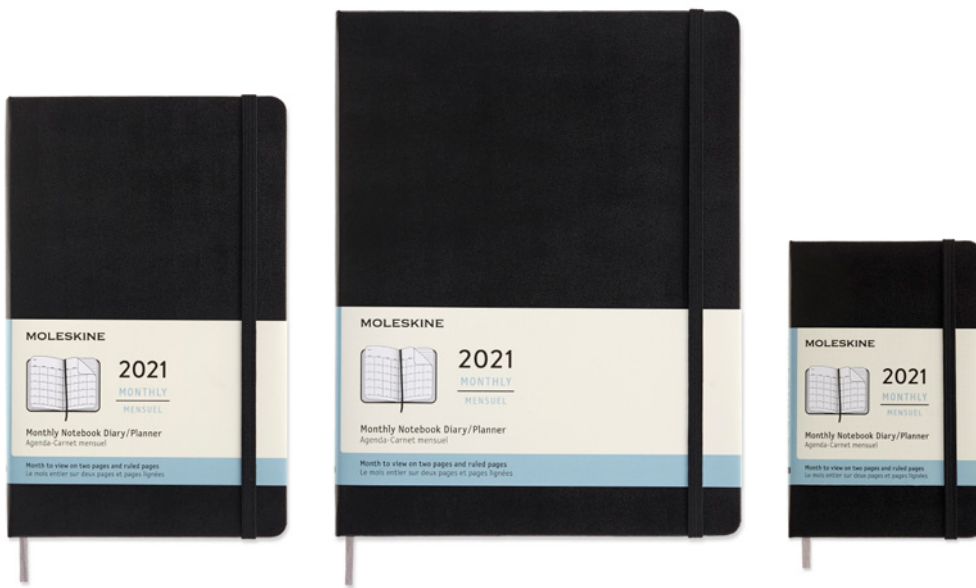

### 18-MONTHS

COLORS	COVER	SIZES	WEEKLY NOTEBOOK
 MYRTLE GREEN	Hard	Pocket	8056420850161
	Hard	Large	8056420850178
 BOUGAINVILLEA PINK	Hard	Pocket	8056420850758
	Hard	Large	8056420850765
 CADMIUM ORANGE	Hard	Pocket	8056420850772
	Hard	Large	8056420850789

### 12-MONTHS

COLORS	COVER	SIZES	DAILY NOTEBOOK	WEEKLY NOTEBOOK
 MYRTLE GREEN	Hard	Pocket	8053853606792	8053853606815
	Hard	Large	8053853606808	8053853606822
 BOUGAINVILLEA PINK	Hard	Pocket	8056420850673	8056420850710
	Hard	Large	8056420850680	8056420850727
 CADMIUM ORANGE	Hard	Pocket	8056420850697	8056420850734
	Hard	Large	8056420850703	8056420850741

## 18-MONTHS - CLASSIC PLANNERS/DIARIES

For teachers and students, from classes to assignments.

COLORS	COVER	SIZES	DAILY NOTEBOOK	WEEKLY NOTEBOOK	WEEKLY HORIZONTAL	MONTHLY NOTEBOOK
 BLACK	Hard	Pocket		8053853606891	8056420850079	8056420850345 <b>NEW</b>
	Hard	Large	8053853606839	8053853606907	8056420850086	8056420850352 <b>NEW</b>
	Hard	X-Large		8053853606914		8056420850369 <b>NEW</b>
	Soft	Pocket		8053853606983		8056420850130
	Soft	Large	8053853606860	8053853606990		8056420850147
	Soft	X-Large		8056420850000		8056420850154
 SCARLET RED	Hard	Pocket		8053853606921	8056420850093	
	Hard	Large	8053853606846	8053853606938	8056420850109	
	Hard	X-Large		8053853606945		
	Soft	Pocket		8056420850017		
	Soft	Large	8053853606877	8056420850024		
	Soft	X-Large		8056420850031		
 SAPPHIRE BLUE	Hard	Pocket		8053853606952	8056420850116	
	Hard	Large	8053853606853	8053853606969	8056420850123	
	Hard	X-Large		8053853606976		
	Soft	Pocket		8056420850048		
	Soft	Large	8053853606884	8056420850055		
	Soft	X-Large		8056420850062		