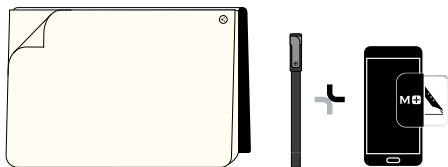

SMART PAD

Your connected workspace: think on paper, share online.

COLORS	SIZES	PLAIN
 BLACK	A4	8056420852226