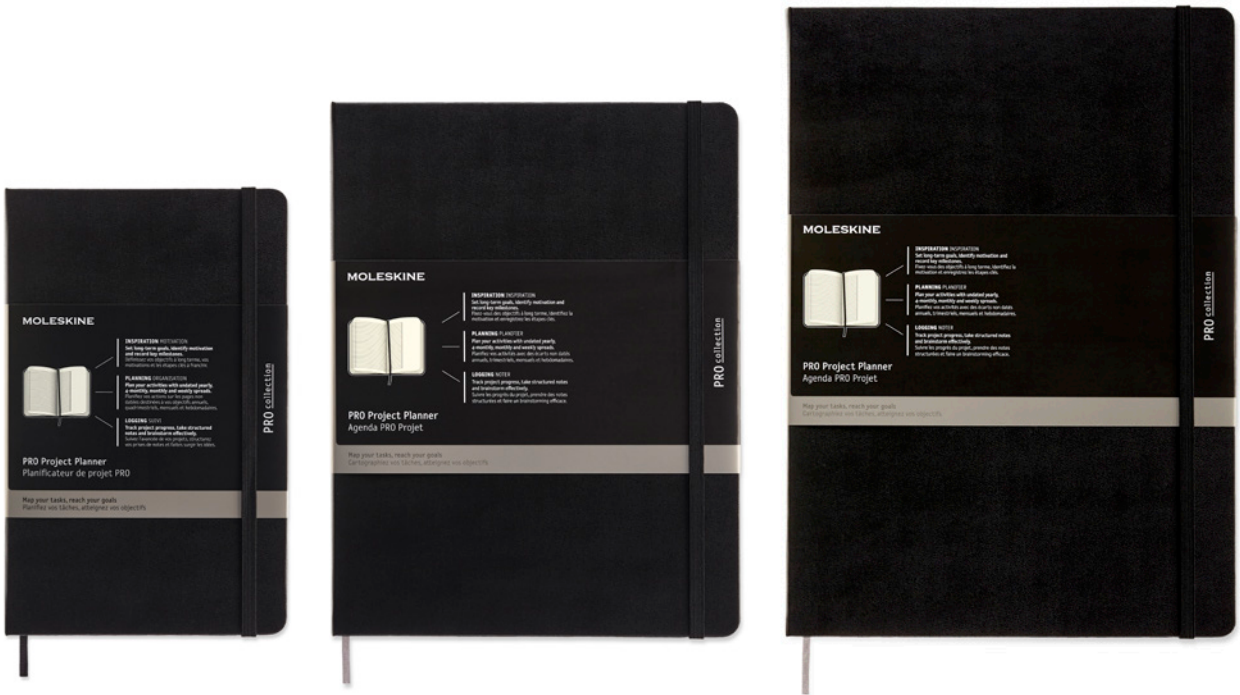

PRO PROJECT PLANNERS 12-MONTHS

Map your tasks, reach your goals.

COLORS	SIZES	CODE
  BLACK	Large	8056420851366
	X-Large	8056420851373
	A4	8056420851380