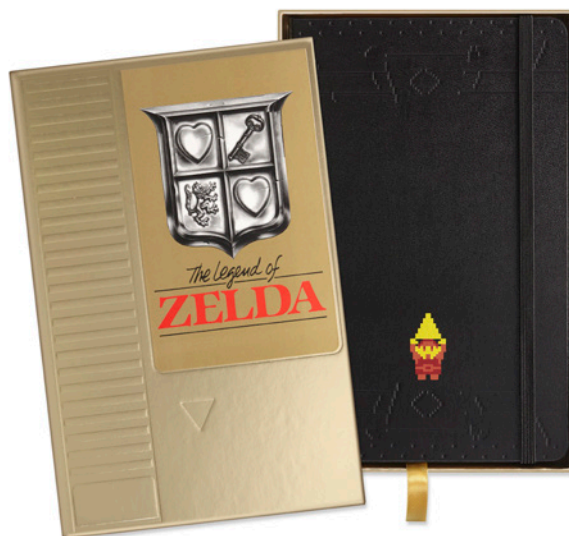

## THE WIZARD OF OZ LIMITED EDITION NOTEBOOKS

Every journey brings us home.

CANVAS  
COVER

COLORS	SIZES	RULED	PLAIN
 YELLOW	Large		8056420851250
 RED	Large	8056420851267	
 BLUE	Large		8056420851274
 GREEN	Large	8056420851281	

## SAKURA LIMITED EDITION NOTEBOOKS

Fleeting inspiration.

COLORS	SIZES	 RULED	 PLAIN
 DARK PINK	Pocket	8056420851311	
 LIGHT PINK	Pocket		8056420851328
 DARK PINK	Large	8056420851298	
 LIGHT PINK	Large		8056420851304

## THE LEGEND OF ZELDA LIMITED EDITION NOTEBOOKS

Another quest will start from here.

COLORS	SIZES	RULED
 BEIGE	Large	8056420851809
 BLACK	Large	8056420851816
 GOLD	Collector's Box	8056420851823

**ONE PIECE**  
**LIMITED EDITION NOTEBOOKS**