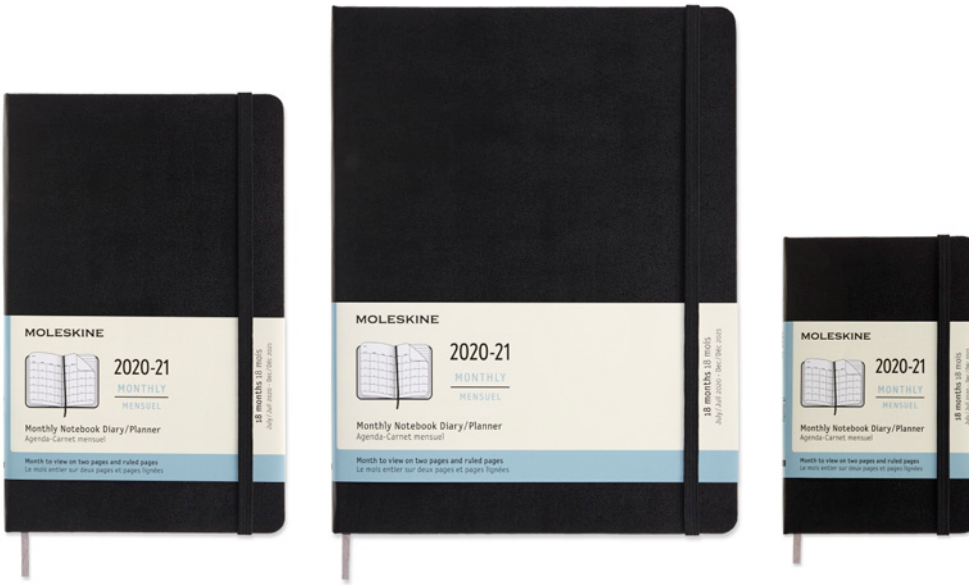

18-MONTHS - CLASSIC PLANNERS/DIARIES

For teachers and students, from classes to assignments.

COLORS	COVER	SIZES	DAILY NOTEBOOK	WEEKLY NOTEBOOK	WEEKLY HORIZONTAL	MONTHLY NOTEBOOK
  BLACK	Hard	Pocket		8053853606891	8056420850079	8056420850345 NEW
	Hard	Large	8053853606839	8053853606907	8056420850086	8056420850352 NEW
	Hard	X-Large		8053853606914		8056420850369 NEW
	Soft	Pocket		8053853606983		8056420850130
	Soft	Large	8053853606860	8053853606990		8056420850147
	Soft	X-Large		8056420850000		8056420850154
  SCARLET RED	Hard	Pocket		8053853606921	8056420850093	
	Hard	Large	8053853606846	8053853606938	8056420850109	
	Hard	X-Large		8053853606945		
	Soft	Pocket		8056420850017		
	Soft	Large	8053853606877	8056420850024		
	Soft	X-Large		8056420850031		
  SAPPHIRE BLUE	Hard	Pocket		8053853606952	8056420850116	
	Hard	Large	8053853606853	8053853606969	8056420850123	
	Hard	X-Large		8053853606976		
	Soft	Pocket		8056420850048		
	Soft	Large	8053853606884	8056420850055		
	Soft	X-Large		8056420850062