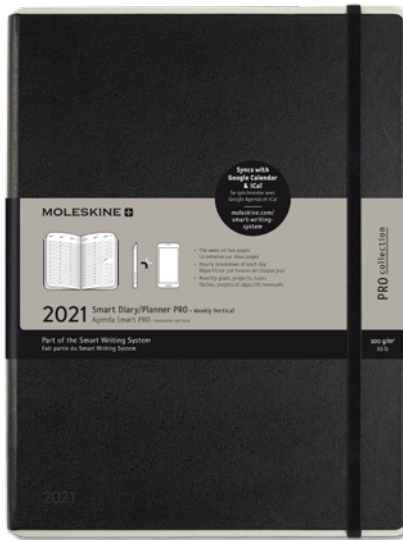

SMART DIARY/PLANNER

Planning M+ powered.

SMART DIARY/PLANNER PRO

Plan on paper, get organized on screen.

COLORS	SIZES	WEEKLY NOTEBOOK
  BLACK	Large	8056420852240

COLORS	SIZES	PRO WEEKLY NOTEBOOK
  BLACK	X-Large	8056420852233